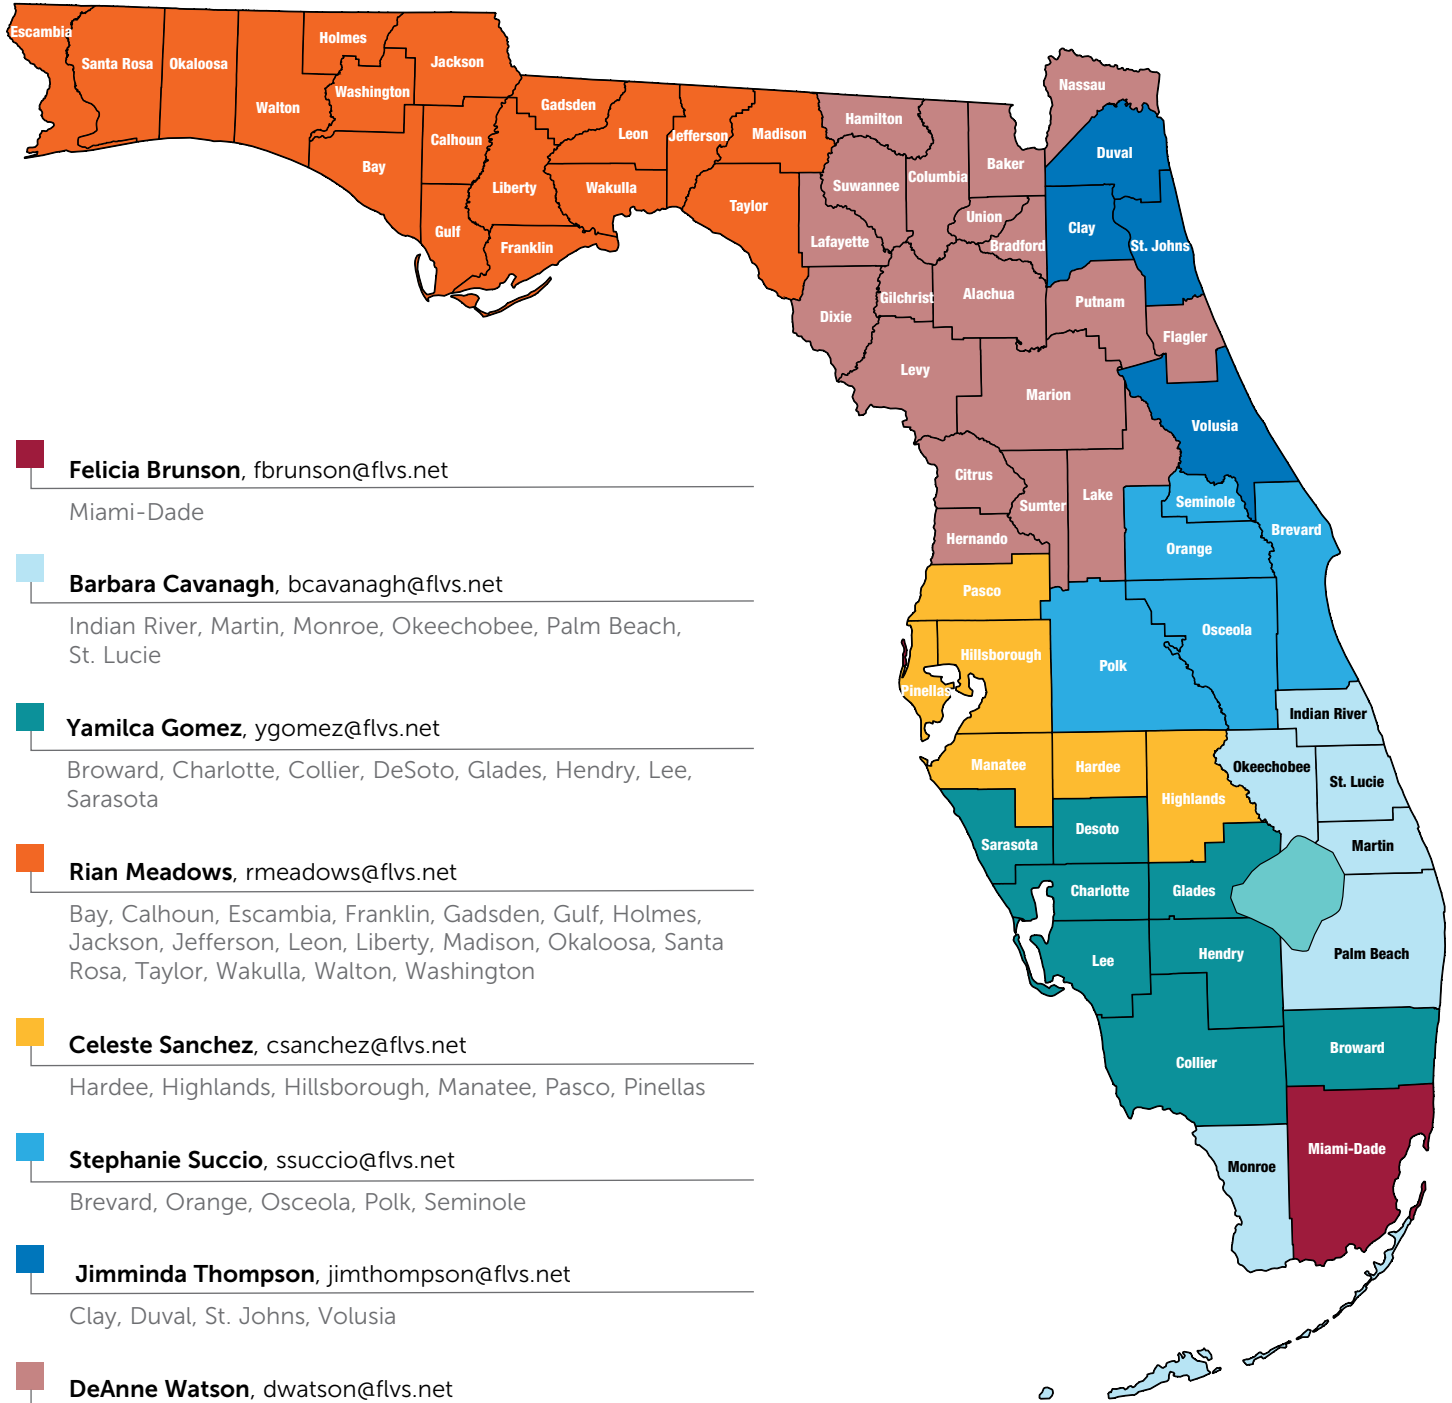

District Relations Manager (DRM) Map

Felicia Brunson, fbrunson@flvs.net

Miami-Dade

Barbara Cavanagh, bcavanagh@flvs.net

Indian River, Martin, Monroe, Okeechobee, Palm Beach, St. Lucie

Yamilca Gomez, ygomez@flvs.net

Broward, Charlotte, Collier, DeSoto, Glades, Hendry, Lee, Sarasota

Rian Meadows, rmeadows@flvs.net

Bay, Calhoun, Escambia, Franklin, Gadsden, Gulf, Holmes, Jackson, Jefferson, Leon, Liberty, Madison, Okaloosa, Santa Rosa, Taylor, Wakulla, Walton, Washington

Clay, Duval, St. Johns, Volusia

DeAnne Watson, dwatson@flvs.net

Alachua, Baker, Bradford, Citrus, Columbia, Dixie, Flagler, Gilchrist, Hamilton, Hernando, Lafayette, Lake, Levy, Marion, Nassau, Putnam, Sumter, Suwannee, Union