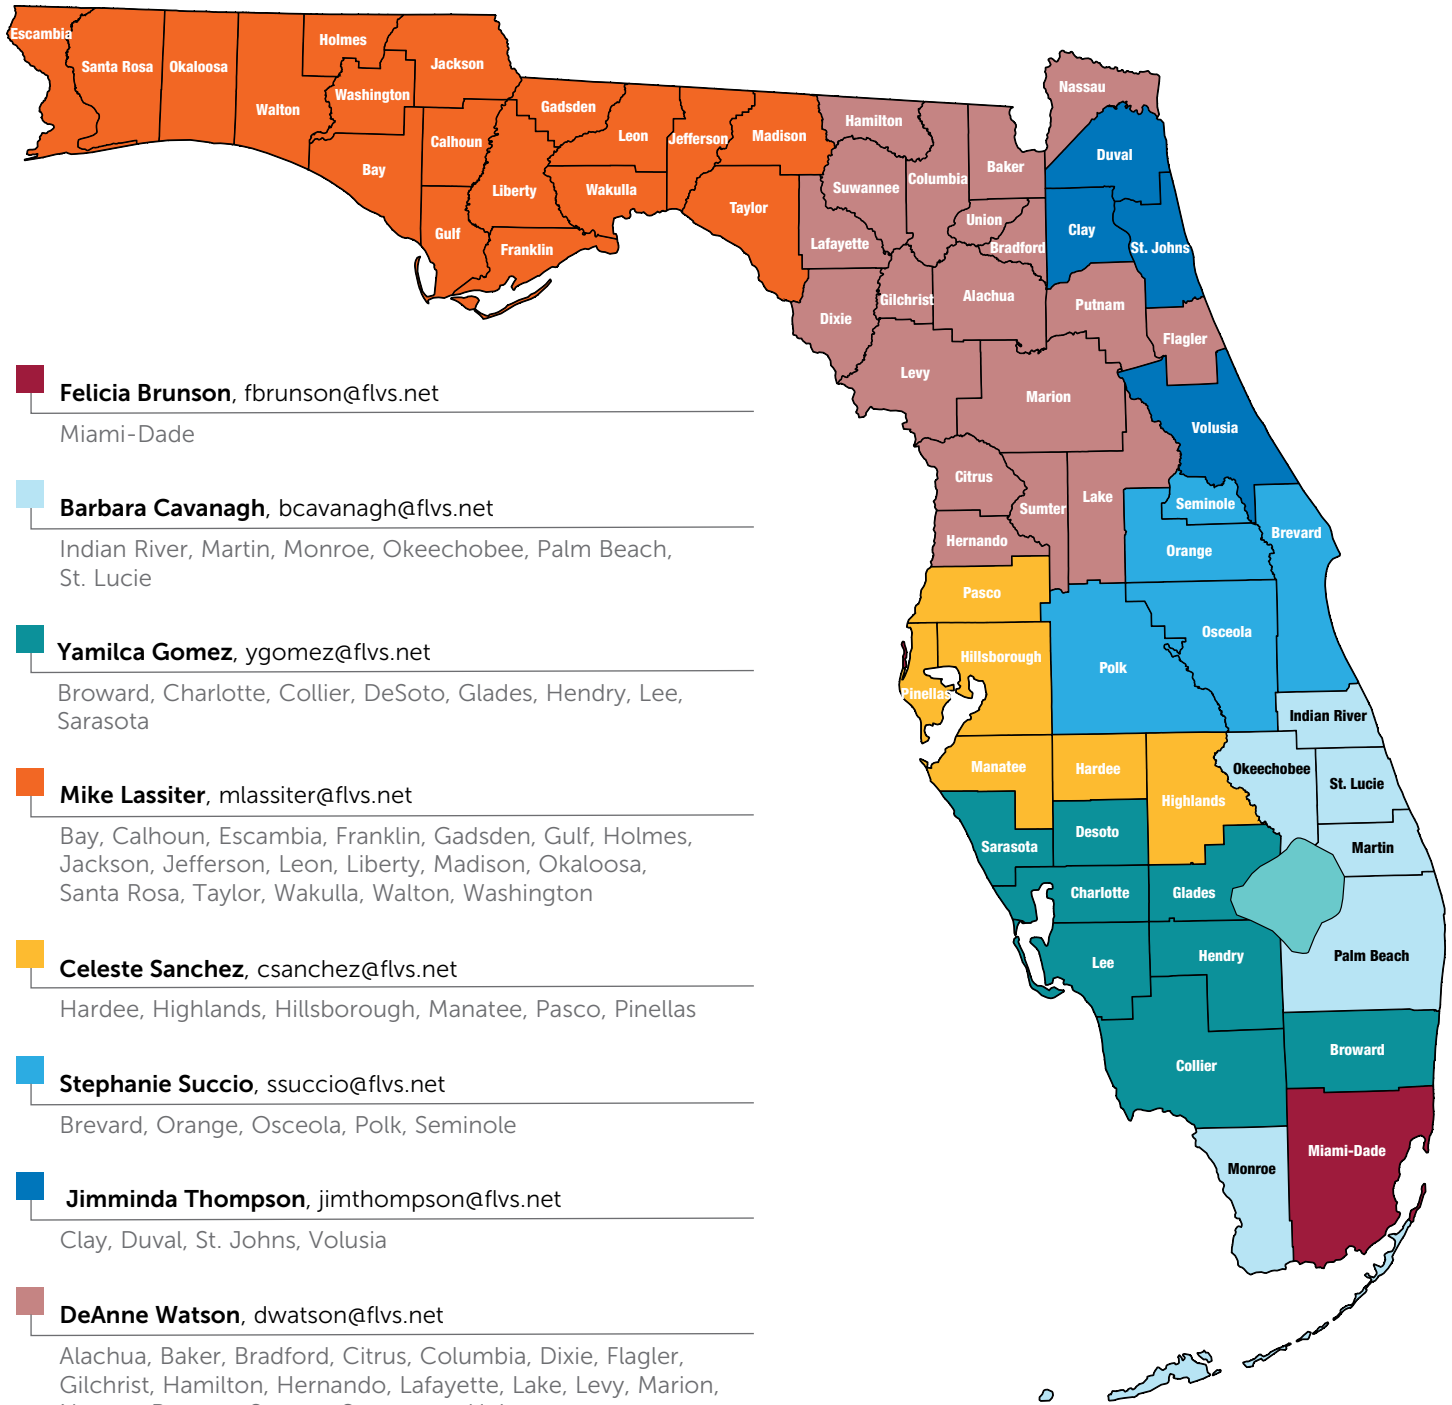

District Relations Manager (DRM) Map

Felicia Brunson, fbrunson@flvs.net
Miami-Dade

Barbara Cavanagh, bcavanagh@flvs.net
Indian River, Martin, Monroe, Okeechobee, Palm Beach, St. Lucie

Yamilca Gomez, ygomez@flvs.net
Broward, Charlotte, Collier, DeSoto, Glades, Hendry, Lee, Sarasota

Mike Lassiter, mlassiter@flvs.net
Bay, Calhoun, Escambia, Franklin, Gadsden, Gulf, Holmes, Jackson, Jefferson, Leon, Liberty, Madison, Okaloosa, Santa Rosa, Taylor, Wakulla, Walton, Washington

Celeste Sanchez, csanchez@flvs.net
Hardee, Highlands, Hillsborough, Manatee, Pasco, Pinellas