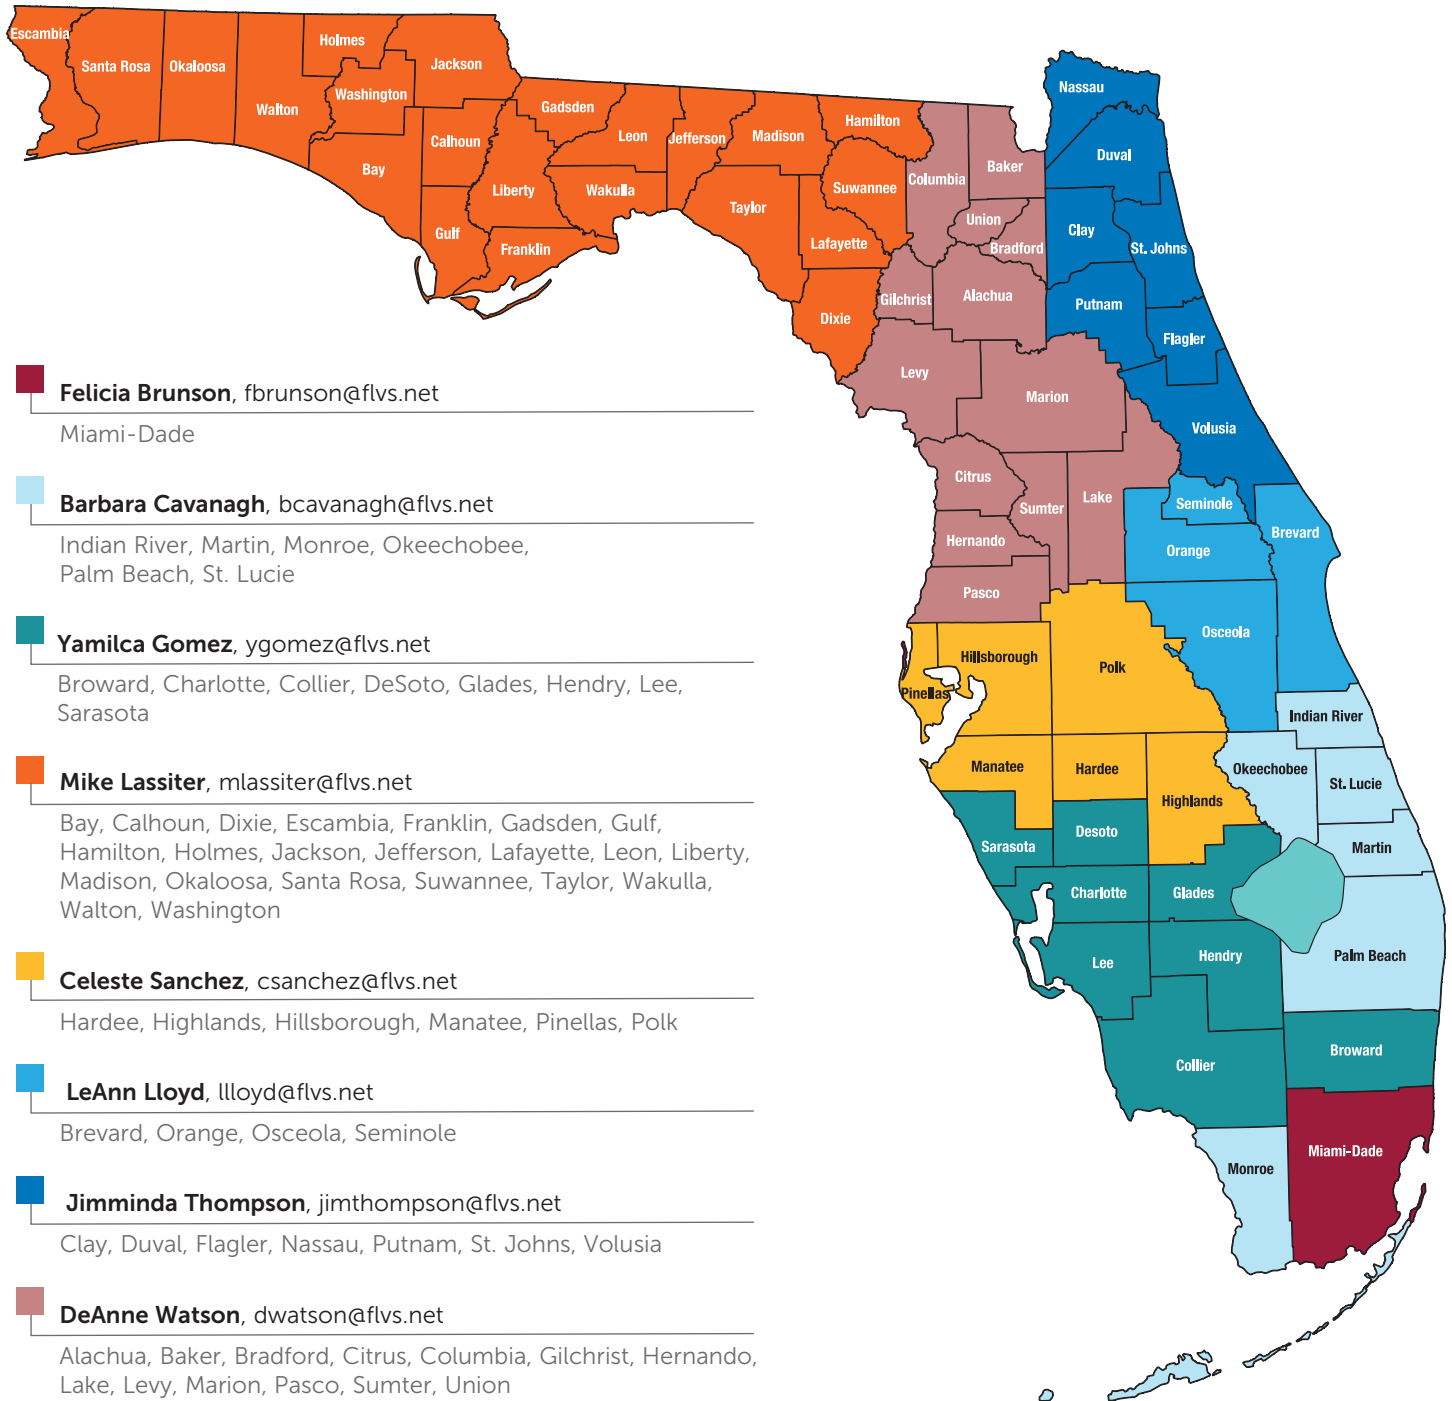

# District Relations Manager (DRM) Map

- Felicia Brunson**, [fbrunson@flvs.net](mailto:fbrunson@flvs.net)  
 Miami-Dade

---

- Barbara Cavanagh**, [bcavanagh@flvs.net](mailto:bcavanagh@flvs.net)  
 Indian River, Martin, Monroe, Okeechobee, Palm Beach, St. Lucie

---

- Yamilca Gomez**, [ygomez@flvs.net](mailto:ygomez@flvs.net)  
 Broward, Charlotte, Collier, DeSoto, Glades, Hendry, Lee, Sarasota

---

- Mike Lassiter**, [mlassiter@flvs.net](mailto:mlassiter@flvs.net)  
 Bay, Calhoun, Dixie, Escambia, Franklin, Gadsden, Gulf, Hamilton, Holmes, Jackson, Jefferson, Lafayette, Leon, Liberty, Madison, Okaloosa, Santa Rosa, Suwannee, Taylor, Wakulla, Walton, Washington

---

- Celeste Sanchez**, [csanchez@flvs.net](mailto:csanchez@flvs.net)  
 Hardee, Highlands, Hillsborough, Manatee, Pinellas, Polk

---

- LeAnn Lloyd**, [llloyd@flvs.net](mailto:llloyd@flvs.net)  
 Brevard, Orange, Osceola, Seminole

---

- Jimminda Thompson**, [jimthompson@flvs.net](mailto:jimthompson@flvs.net)  
 Clay, Duval, Flagler, Nassau, Putnam, St. Johns, Volusia

---

- DeAnne Watson**, [dwatson@flvs.net](mailto:dwatson@flvs.net)  
 Alachua, Baker, Bradford, Citrus, Columbia, Gilchrist, Hernando, Lake, Levy, Marion, Pasco, Sumter, Union