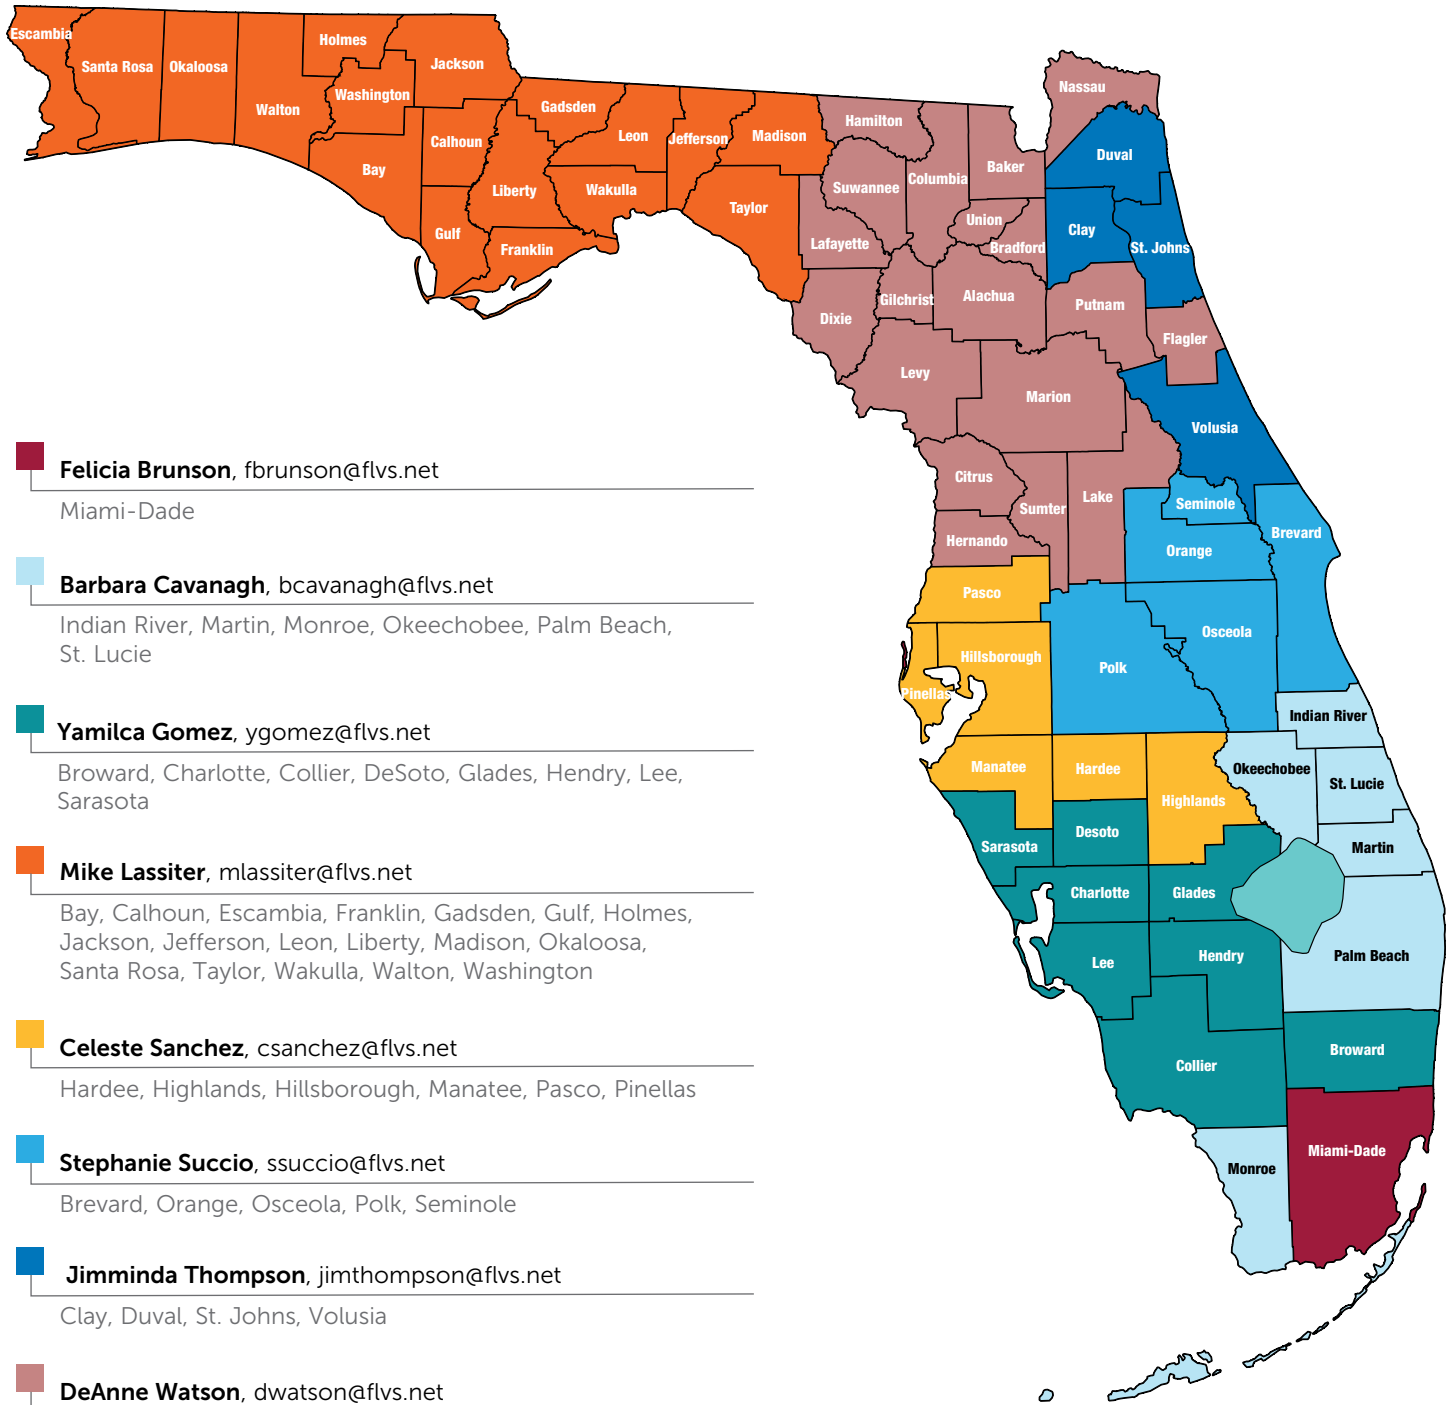

District Relations Manager (DRM) Map

- Felicia Brunson**, fbrunson@flvs.net
 Miami-Dade

- Barbara Cavanagh**, bcavanagh@flvs.net
 Indian River, Martin, Monroe, Okeechobee, Palm Beach, St. Lucie

- Yamilca Gomez**, ygomez@flvs.net
 Broward, Charlotte, Collier, DeSoto, Glades, Hendry, Lee, Sarasota

- Mike Lassiter**, mlassiter@flvs.net
 Bay, Calhoun, Escambia, Franklin, Gadsden, Gulf, Holmes, Jackson, Jefferson, Leon, Liberty, Madison, Okaloosa, Santa Rosa, Taylor, Wakulla, Walton, Washington

- Celeste Sanchez**, csanchez@flvs.net
 Hardee, Highlands, Hillsborough, Manatee, Pasco, Pinellas

- Stephanie Succio**, ssuccio@flvs.net
 Brevard, Orange, Osceola, Polk, Seminole

- Jiminda Thompson**, jimthompson@flvs.net
 Clay, Duval, St. Johns, Volusia

- DeAnne Watson**, dwatson@flvs.net
 Alachua, Baker, Bradford, Citrus, Columbia, Dixie, Flagler, Gilchrist, Hamilton, Hernando, Lafayette, Lake, Levy, Marion, Nassau, Putnam, Sumter, Suwannee, Union